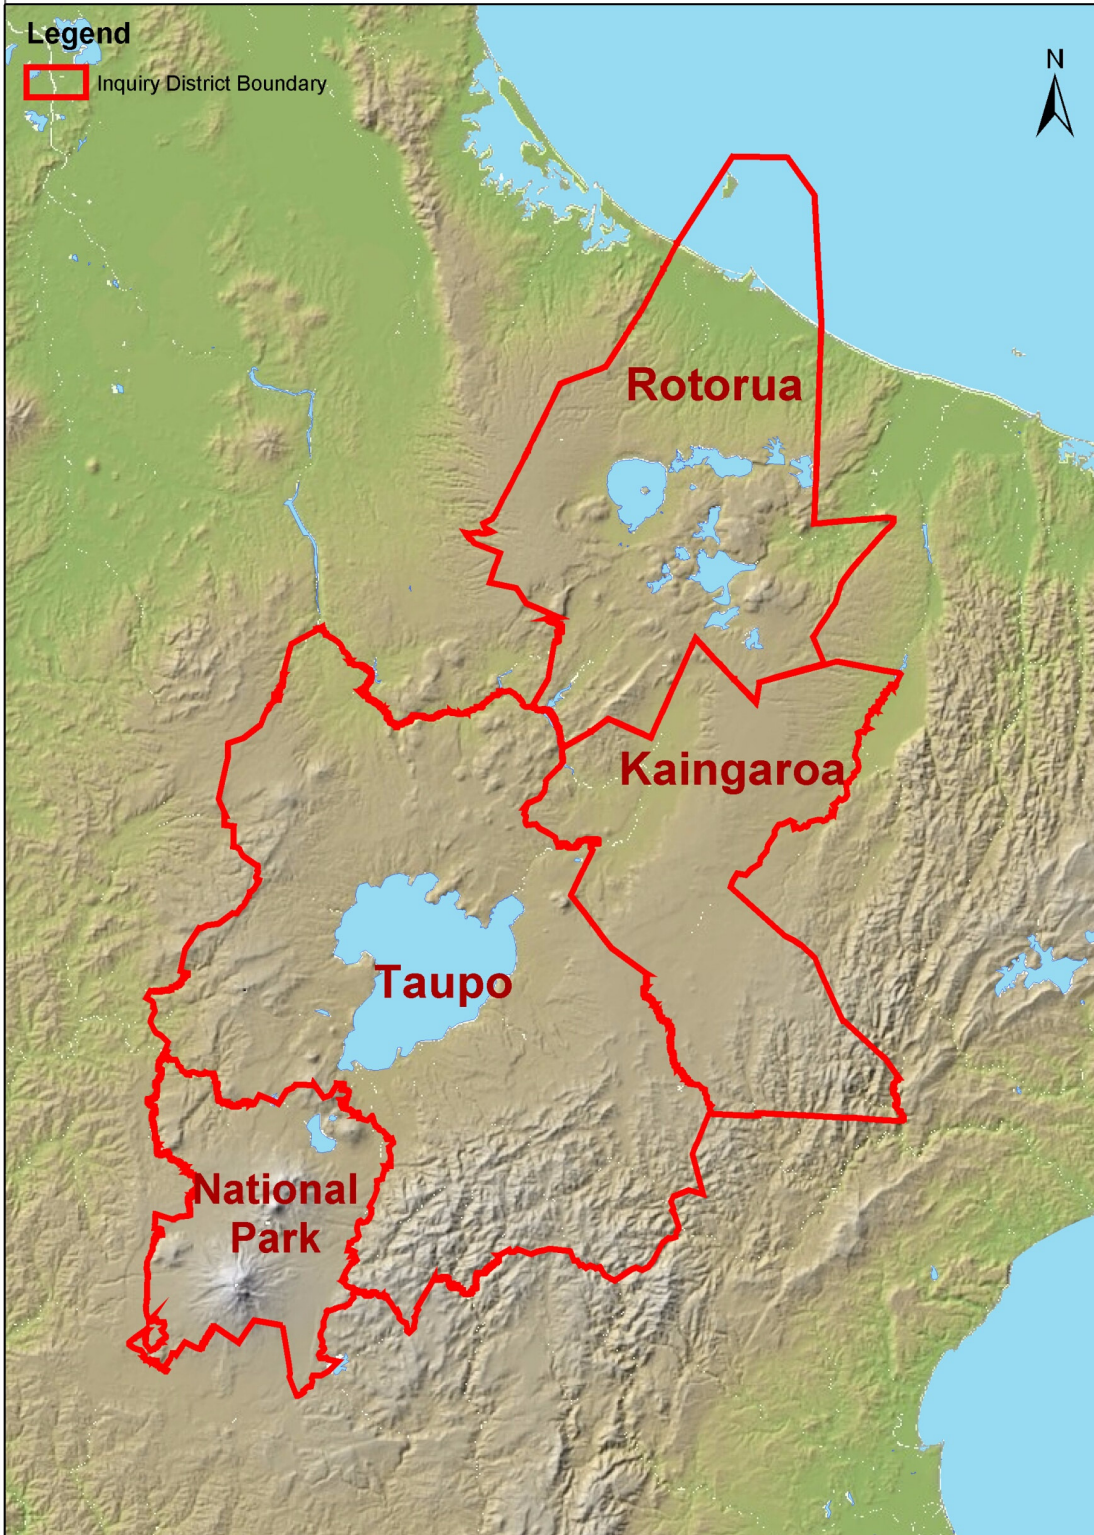

Crown Forest Licensed Land

Central North Island Inquiry Districts

Legend

 Inquiry District Boundary

Map 1.4: Kaingaroa block boundaries

Kaingaroa 1

Nga Kaitiaki Rēti Ngāhere Karauna

CROWN FORESTRY RENTAL TRUST

Legend

 kaingaroa Inquiry District

 Kaingaroa 1