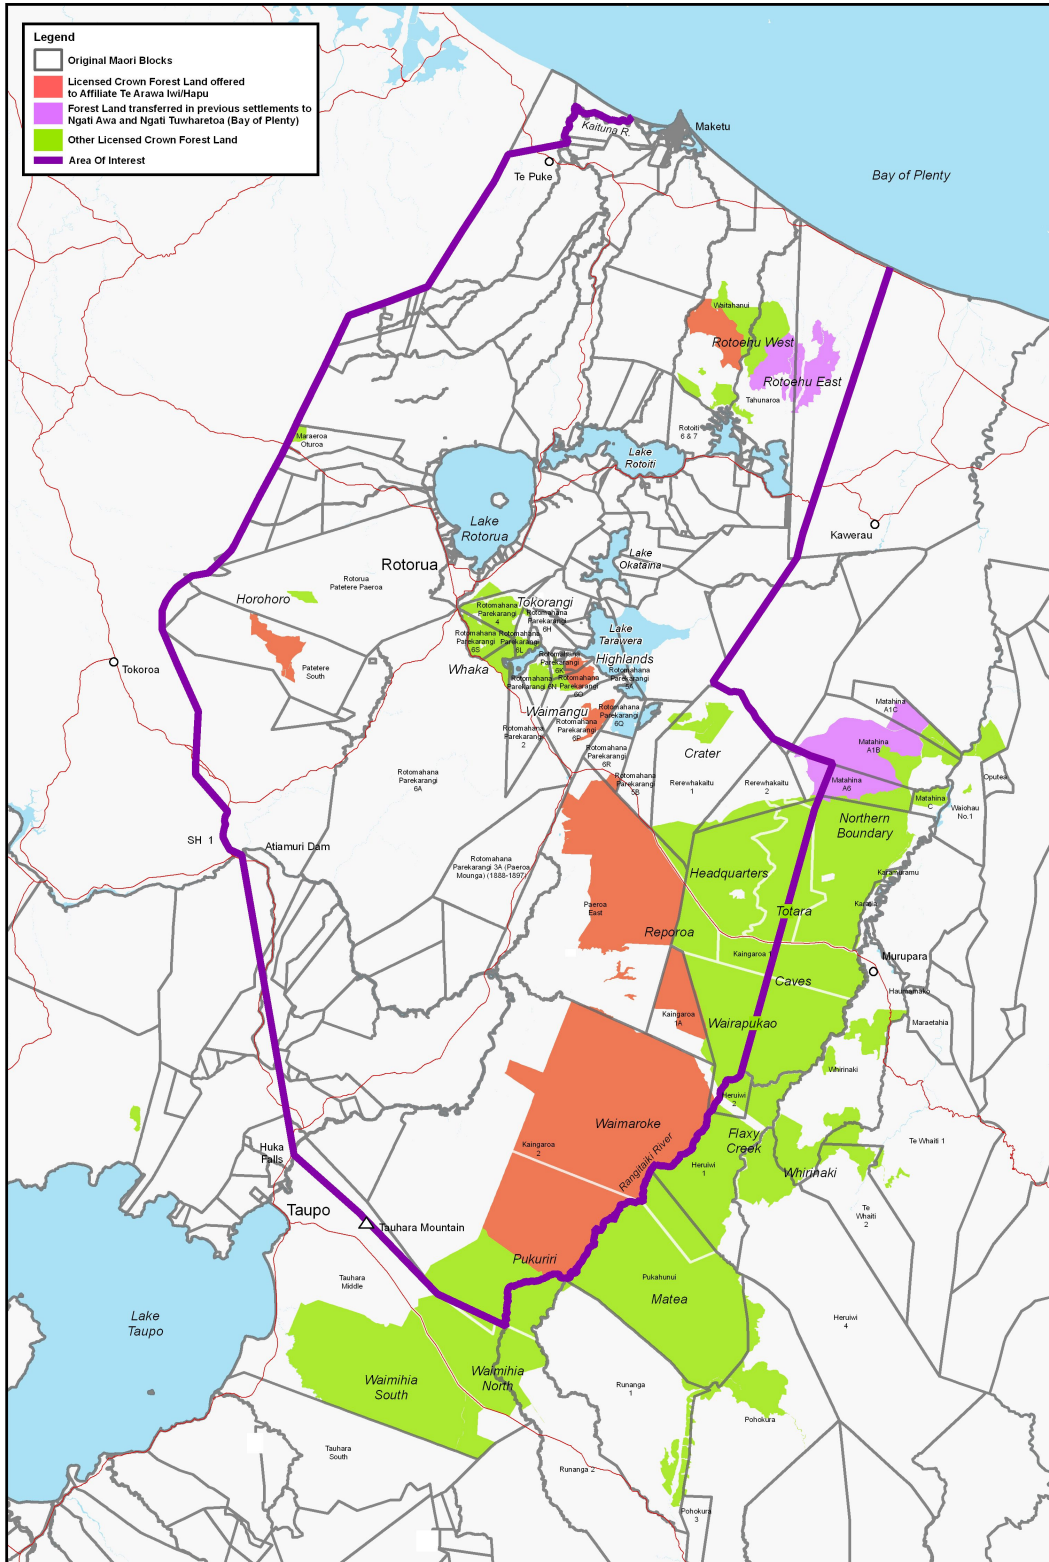

Crown Forest Licensed Land

Central North Island Inquiry Districts

Legend

 Inquiry District Boundary

Map 1.4: Kaingaroa block boundaries

Kaingaroa 1

Nga Kaitiaki Rēti Ngāhere Karauna

CROWN FORESTRY RENTAL TRUST

Legend

 kaingaroa Inquiry District

 Kaingaroa 1